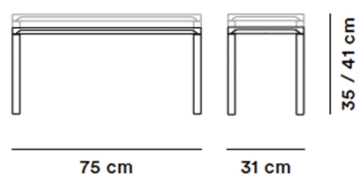

Colours

WOODS

Oak black
lacquered, FSC
Mix 70%

Oak clear oil,
FSC Mix 70%

Oak soap, FSC
Mix 70%

Smoked oak,
oilied, FSC Mix
70%

Fredericia