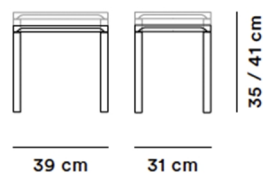

Colours

WOODS

Oak black
lacquered, FSC
Mix 70%

Oak light oil,
FSC Mix 70%

Smoked oak,
oiled, FSC Mix
70%

Fredericia