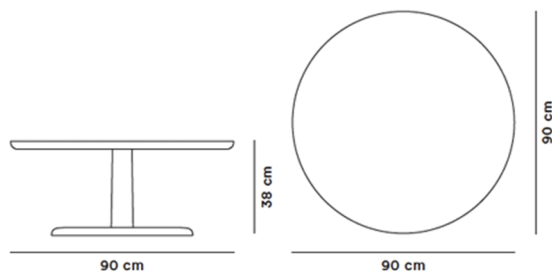

Colours

WOODS

- Black lacquered
- Oak light oil
- Oak smoked and oiled
- Oak soap

Fredericia