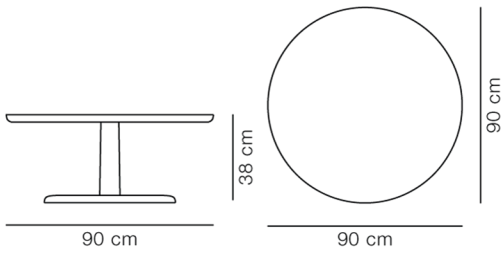

DIMENSIONS

Weight: 20 kg

PACKAGING INFORMATION

L: 94 cm, W: 105 cm, H: 11 cm,

Cbm: 0,11m³

25 kg

CARE & MAINTENANCE

Our Care & Maintenance offers guidance for best maintenance of our furniture. It includes advice and instructions on cleaning and caring for specific materials to ensure a long life of your furniture. Find your product on our product site and navigate to the Product Care menu: