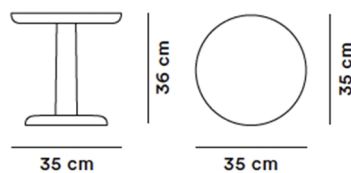

Product Sheet

Pon

By Jasper Morrison, 2016

Model	1280 - Pon coffee table Ø35 cm
About	Pon is a series of solid wood side tables in different sizes that are both very stable, versatile and which can be used as either stand-alone furniture or combined in different heights. The smaller Pon tables are modest in size, but large enough for a book, a glass or a tray.
Product group	Side tables
Measurements	Ø: 35 cm H: 36 cm
Weight	5 kg
Materials	Table made from solid oak.
Guarantee	Fredericia Furniture A/S offers a five-year guarantee against manufacturing defects in standard products (materials and construction). Wear and damage to covers, surface treatment, inappropriate use and the like are not covered by the warranty.
Download	Download images, architect files at our partner portal on www.fredericia.com

Drawing

Colours

WOODS

Fredericia