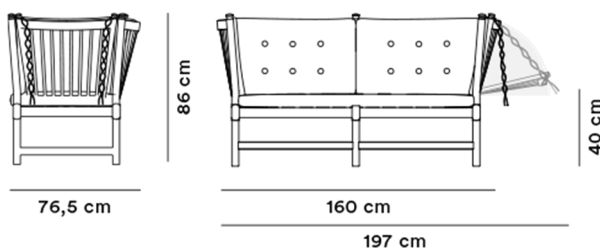

Drawing

Colours

WOODS

Upholstery according to current price list.

Fredericia