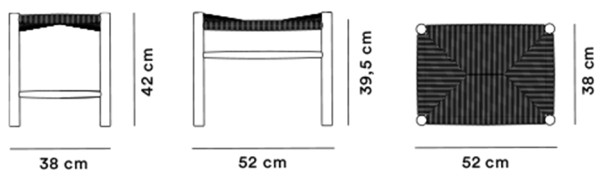

Colours

PAPER CORD

WOODS

Fredericia