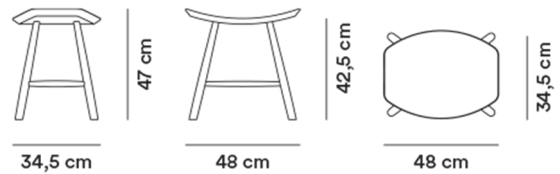

Colours

WOODS

Black ash

Fredericia