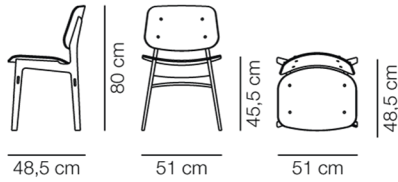

Weight: 5 kg

PACKAGING INFORMATION

L: 58 cm, W: 62 cm, H: 97 cm,

Cbm: 0,2m³ (2 Pcs.)

7,6 kg

CARE & MAINTENANCE

Our Care & Maintenance offers guidance for best maintenance of our furniture. It includes advice and instructions on cleaning and caring for specific materials to ensure a long life of your furniture. Find your product on our product site and navigate to the Product Care menu: