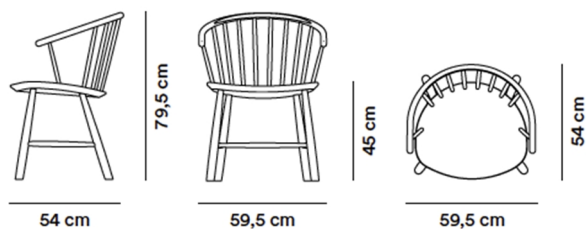

Colours

WOODS

Black ash, FSC
Mix 70%

White ash

Fredericia