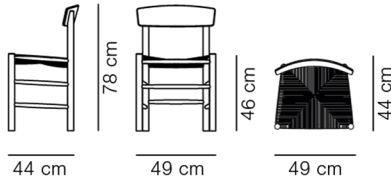

DIMENSIONS

Weight: 4,8 kg

PACKAGING INFORMATION

L: 53 cm, W: 55 cm, H: 101 cm,

Cbm: 0,14m³ (2 Pcs.)

6,2 kg

CARE & MAINTENANCE

Our Care & Maintenance offers guidance for best maintenance of our furniture. It includes advice and instructions on cleaning and caring for specific materials to ensure a long life of your furniture. Find your product on our product site and navigate to the Product Care menu: