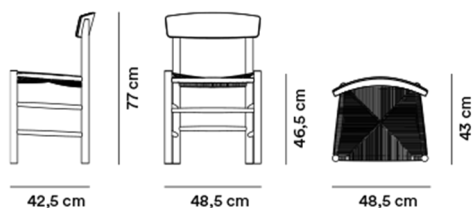

## Mogensen J39 Chair

By Børge Mogensen, 1947

<b>Model</b>	3239 - J39 Mogensen chair
<b>About</b>	Designed by Børge Mogensen in 1947. J39 is a versatile masterpiece crafted from solid wood, featuring a hand-woven seat in natural paper cord.
<b>Product group</b>	Chairs & stools
<b>Measurements</b>	W: 48,5 cm, D: 42,5 cm H: 77 cm, Sh: 46,5 cm
<b>Cbm</b>	0,26m <sup>3</sup> (2 Pcs.)
<b>Weight</b>	4,5 kg
<b>Materials</b>	Frame of solid wood and back of solid wood moulded in layers. Seat of paper cord.
<b>Test</b>	EN 15373:2007
<b>Guarantee</b>	Fredericia Furniture A/S offers a five-year guarantee against manufacturing defects in standard products (materials and construction). Wear and damage to covers, surface treatment, inappropriate use and the like are not covered by the warranty.
<b>Download</b>	Download images, architect files at our partner portal on <a href="http://www.fredericia.com">www.fredericia.com</a>

### Drawing