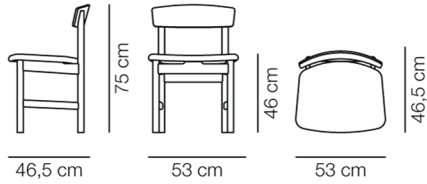

Oak soap, FSC Mix 70%

Leather Omni 301, Black

Oak black lacquer, FSC Mix 70%

DIMENSIONS

Weight: 6 kg

PACKAGING INFORMATION

L: 50 cm, W: 54 cm, H: 83 cm,

Cbm: 0,14m³ (2 Pcs.)