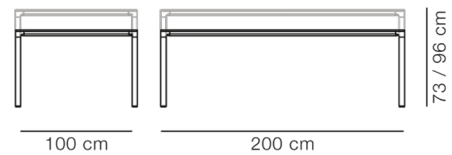

Colours

FRAME FINISH

Black painted aluminium

TABLE TOPS

Black linoleum

Fredericia