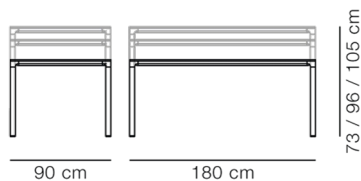

Colours

FRAME FINISH

Black painted aluminium

TABLE TOPS

Black linoleum

Fredericia