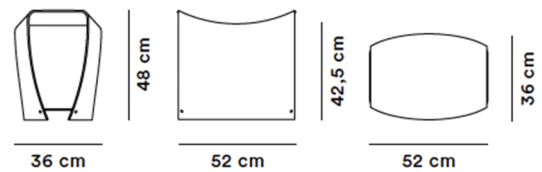

Colours

WOODS

Black ash, FSC
Mix 70%

Walnut
lacquered, FSC
Mix 70%

Fredericia