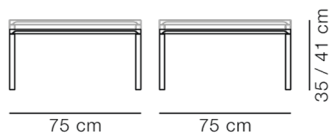

Drawing

Colours

WOODS

Oak black
lacquered, FSC
Mix 70%

Oak light oil,
FSC Mix 70%

Smoked oak,
oiled, FSC Mix
70%

Fredericia