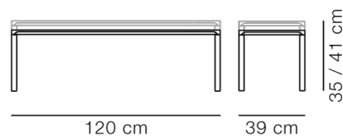

Colours

WOODS

Oak black
lacquered, FSC
Mix 70%

Oak light oil,
FSC Mix 70%

Smoked oak,
oiled, FSC Mix
70%

Fredericia