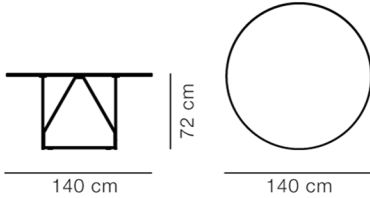

DIMENSIONS

Weight: 0 kg

PACKAGING INFORMATION

L: 150 / 80 cm, W: 150 / 75 cm, H: 60 / 8 cm,

Cbm: 2,1m³

190 kg

CARE & MAINTENANCE

Our Care & Maintenance offers guidance for best maintenance of our furniture. It includes advice and instructions on cleaning and caring for specific materials to ensure a long life of your furniture. Find your product on our product site and navigate to the Product Care menu: