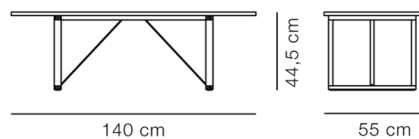

Colours

FRAME FINISH

Brackets black

WOODS

Oak light oil

Oak soap

Walnut oiled

Fredericia