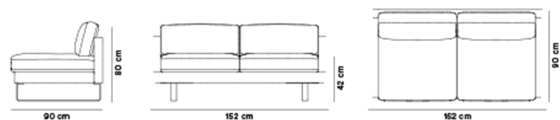

Colours

FRAME FINISH

Brushed chrome

Oak soap

Upholstery according to current price list.

Fredericia