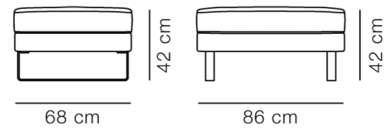

Product Sheet

EJ280 Ottoman 86

By Erik Jørgensen Studio, 2010

Model	8050 - 86 cm cushion
Product group	Sofas
Measurements	L: 86 cm, D: 68 cm H: 42 cm, Sh: 42 cm
Weight	7 kg
Materials	Ottoman with separate cushion. Inner frame of wood with nozag springs. Available in fabric or leather. Cushion in foam core with down wrap. External cover is non-removable. Cushion cover is removable. Sledge legs in steel, or legs in solid wood or aluminum.
Guarantee	Fredericia Furniture A/S offers a five-year guarantee against manufacturing defects in standard products (materials and construction). Wear and damage to covers, surface treatment, inappropriate use and the like are not covered by the warranty.
Download	Download images, architect files at our partner portal on www.fredericia.com

Drawing

Colours

FRAME FINISH

Upholstery according to current price list.

Fredericia