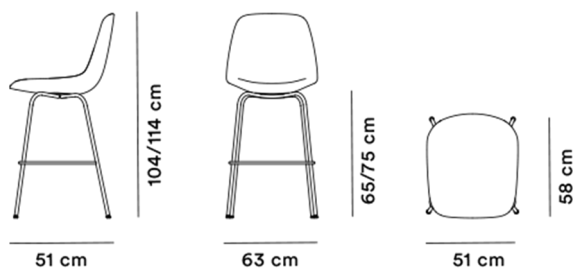

Colours

FRAME FINISH

Upholstery according to current price list.

Fredericia