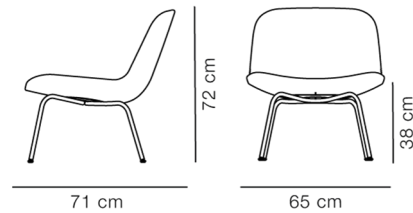

Colours

FRAME FINISH

Black

Brushed stainless steel

Upholstery according to current price list.

Fredericia