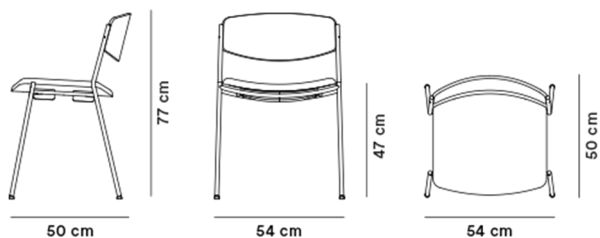

Colours

FRAME FINISH

Black lacquered

Chrome

WOODS

Ash Deep Red,
FSC Mix 70%

Black ash, FSC
Mix 70%

Oak lacquered,
FSC Mix 70%

Walnut
lacquered, FSC
Mix 70%

Upholstery according to current price list.

Fredericia