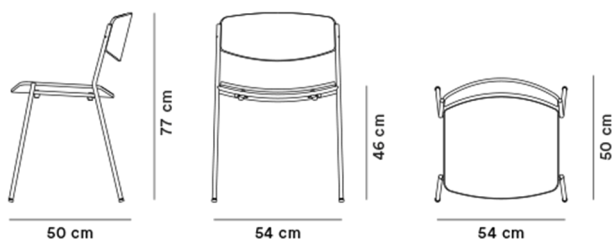

Colours

FRAME FINISH

Black lacquered   Chrome

WOODS

Ash Deep Red, FSC Mix 70%   Black ash, FSC Mix 70%   Oak lacquered, FSC Mix 70%   Walnut lacquered, FSC Mix 70%

Fredericia