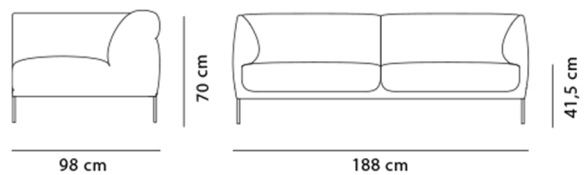

Drawing

Colours

FRAME FINISH

Black

Stainless steel,
brushed

Upholstery according to current price list.

Fredericia