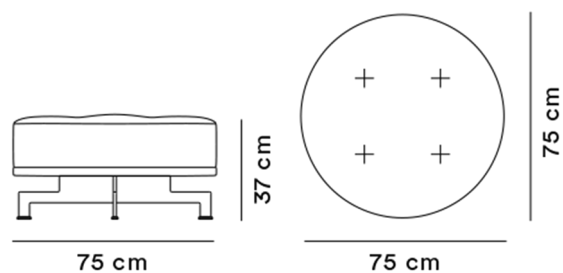

Colours

FRAME FINISH

Upholstery according to current price list.

Fredericia