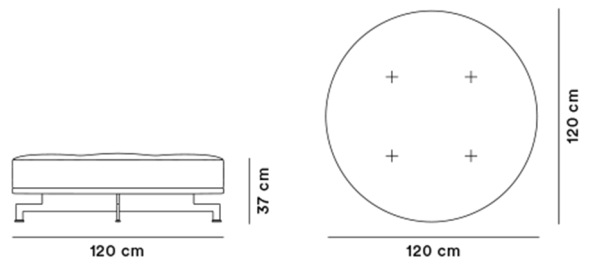

Colours

FRAME FINISH

Upholstery according to current price list.

Fredericia