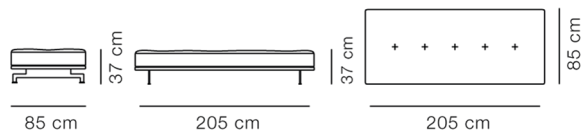

Colours

FRAME FINISH

Upholstery according to current price list.

Fredericia