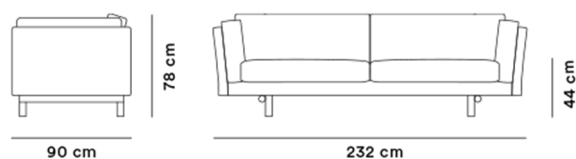

Colours

FRAME FINISH

Upholstery according to current price list.