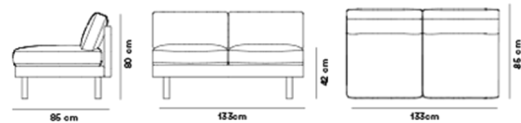

Colours

FRAME FINISH

Brushed chrome

Oak lacquered

Oak soap

Upholstery according to current price list.

Fredericia