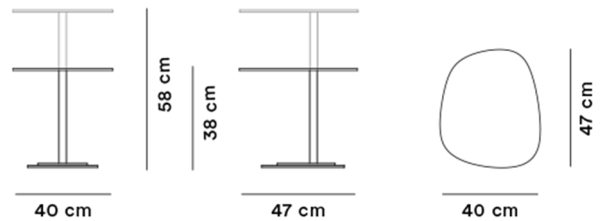

Colours **FRAME FINISH**

TABLE TOPS

Fredericia