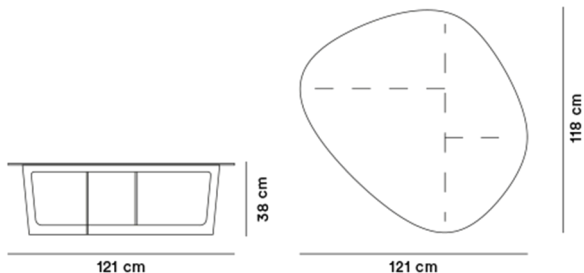

Colours FRAME FINISH

TABLE TOPS

Fredericia