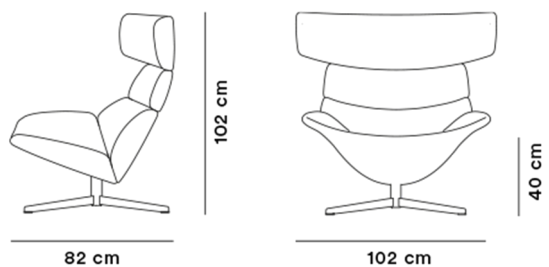

Colours

FRAME FINISH

Black painted

Stainless steel,
brushed

Upholstery according to current price list.

Fredericia