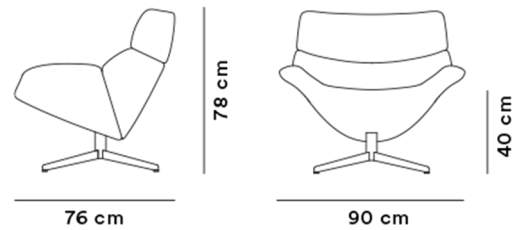

Colours

FRAME FINISH

Upholstery according to current price list.

Fredericia