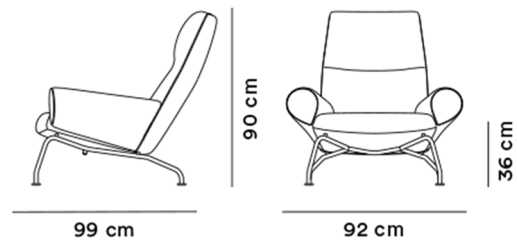

Colours

FRAME FINISH

Black painted

Brushed chrome / stainless steel

Upholstery according to current price list.

Fredericia