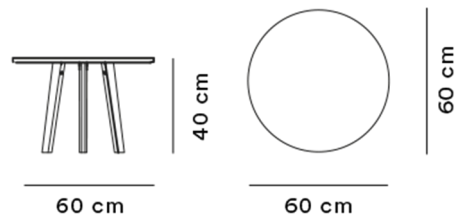

Colours

FRAME FINISH

Black lacquered Oak lacquered

TABLE TOPS

Black linoleum

Fredericia