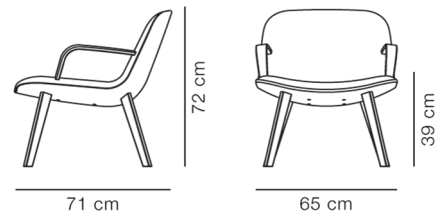

Colours

WOODS

Oak black
lacquered

Oak Standard
lacquer

Smoked oak
stained

Upholstery according to current price list.

Fredericia