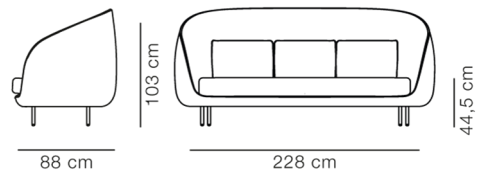

Drawing

Colours

FRAME FINISH

Black

Upholstery according to current price list.

Fredericia