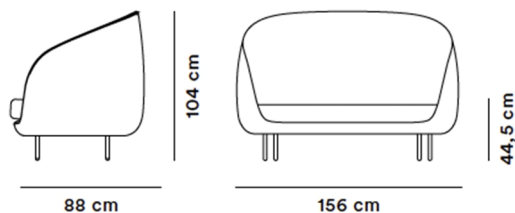

Drawing

Colours

FRAME FINISH

Black

Upholstery according to current price list.

Fredericia