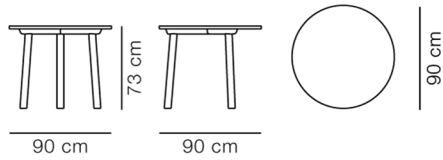

MODEL

6119 - Ø90 cm

MATERIALS

Small circular table for three chairs, with legs and table top in solid wood. Three-legged construction. Knock-down, delivered unassembled.

COUNTRY OF ORIGIN

DK

TEST & CERTIFICATES

FSC® certified

DIMENSIONS

Weight: 20 kg

PACKAGING INFORMATION

L: 105/93 cm, W: 94/78 cm, H: 11/12 cm,

Cbm: 0,2m³

24 kg

CARE & MAINTENANCE