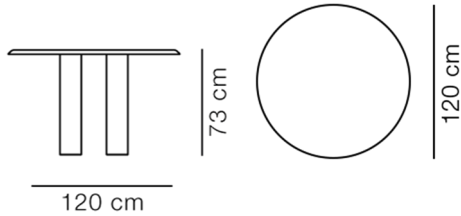

DIMENSIONS

Weight: 54 kg

PACKAGING INFORMATION

L: 135/84 cm, W: 135/36 cm, H: 8/36 cm,

Cbm: 0,26m³

62,5 kg

CARE & MAINTENANCE

Our Care & Maintenance offers guidance for best maintenance of our furniture. It includes advice and instructions on cleaning and caring for specific materials to ensure a long life of your furniture. Find your product on our product site and navigate to the Product Care menu: