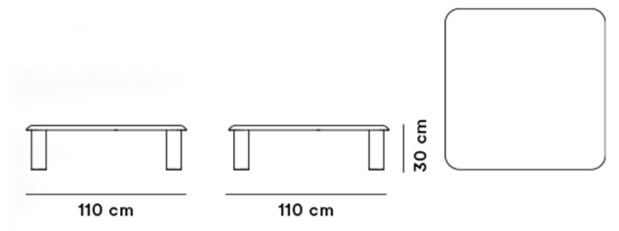

Colours

WOODS

Oak light oil

Fredericia