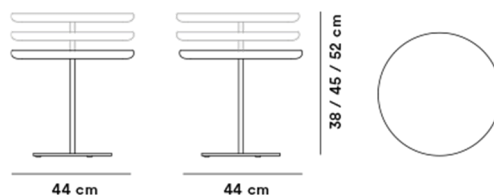

Colours

FRAME FINISH

Black lacquered

Stainless steel

WOODS

Oak black lacquered, FSC Mix 70%

Oak light oil, FSC Mix 70%

Walnut oiled

Fredericia