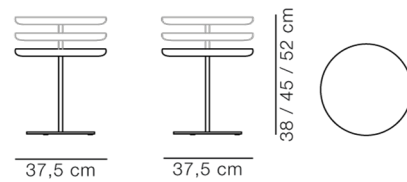

Product Sheet

Pal Table Ø37,5

By Keiji Takeuchi, 2020

Model	6751 - Ø37.5 cm
About	Just as its name suggests, Pal is there whenever you need it. It's a small, occasional table that's movable and easy to access.
Product group	Side tables
Measurements	Ø: 37,5 cm H: 38/45/52 cm
Weight	7,1 kg
Materials	Table top in solid wood, base in stainless steel or powder coated steel. Table top is attached to base with metal thread. Delivered disassembled.
Guarantee	Fredericia Furniture A/S offers a five-year guarantee against manufacturing defects in standard products (materials and construction). Wear and damage to covers, surface treatment, inappropriate use and the like are not covered by the warranty.
Download	Download images, architect files at our partner portal on www.fredericia.com

Drawing

Colours

FRAME FINISH

WOODS

Fredericia