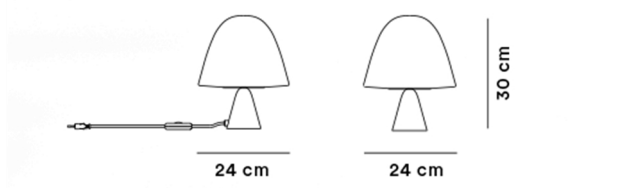

Colours

BASE

Dark Atlantico
Limestone

SHADE

White Opal
glass

Fredericia