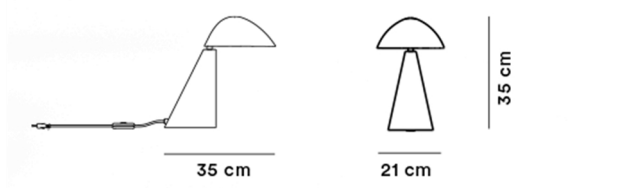

Colours

BASE

Dark Atlantico
Limestone

SHADE

White steel

Fredericia