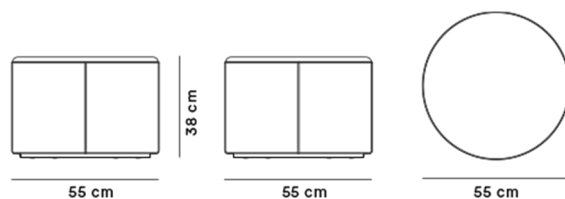

Upholstery according to current price list.

Fredericia