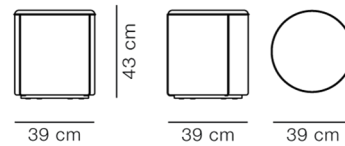

Upholstery according to current price list.

Fredericia