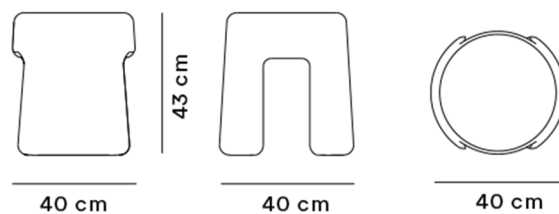

Colours

Upholstery according to current price list.

Fredericia