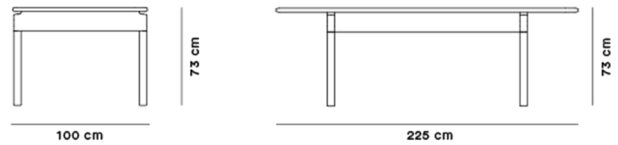

Colours

WOODS

Oak light oil,
FSC Mix 70%

Oak soap, FSC
Mix 70%

Fredericia